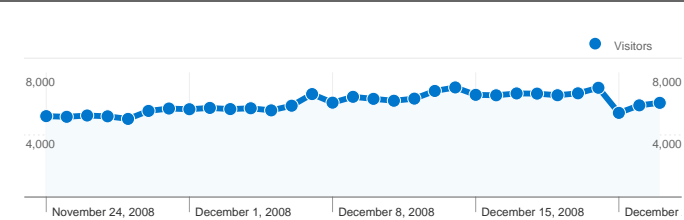

### Site Usage

316,760 Visits

18.63% Bounce Rate

2,850,149 Pageviews

00:06:10 Avg. Time on Site

9.00 Pages/Visit

15.08% % New Visits

### Visitors Overview

Visitors  
61,408

**All traffic sources sent a total of 316,760 visits**

- 40.33%** Direct Traffic
- 21.41%** Referring Sites
- 38.26%** Search Engines

Pages on this site were viewed a total of 2,850,149 times

 2,850,149 Pageviews

 2,101,666 Unique Views

 18.63% Bounce Rate