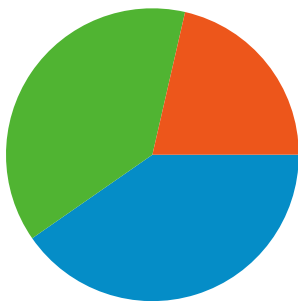

Traffic Sources Overview

- Direct Traffic
  127,760.00 (40.33%)
- Search Engines
  121,182.00 (38.26%)
- Referring Sites
  67,810.00 (21.41%)
- Other
  8 (> 0.00%)

Content Overview

Pages	Pageviews	% Pageviews
/browse.php	290,687	10.29%
/	215,304	7.62%
/cataloges.php?cat_id=2	75,589	2.68%
/cataloges.php?cat_id=3	57,326	2.03%
/login.php	51,695	1.83%