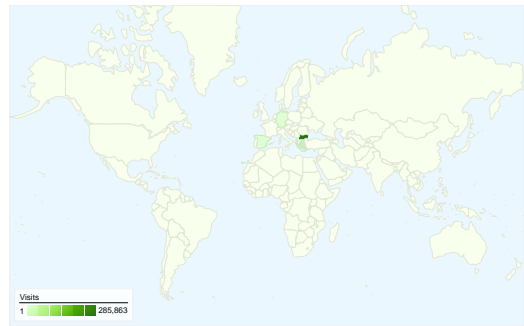

Map Overlay world