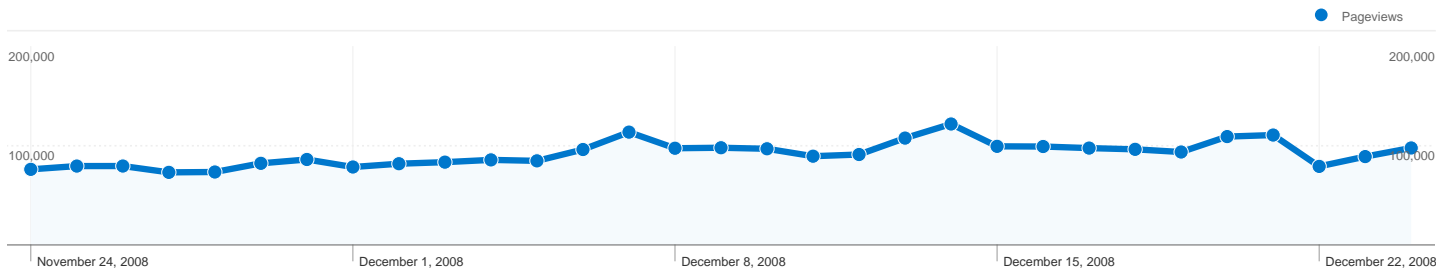

### Visitors Overview

Visitors  
61,408

Keywords	Visits	% visits
torrent	32,011	26.42%
energy torrent	18,978	15.66%
energy-torrent	13,915	11.48%
energy-torrent.com	5,810	4.79%
energy torent	3,508	2.89%

**316,760 visits came from 91 countries/territories**

Pages on this site were viewed a total of 2,850,149 times

 2,850,149 Pageviews

 2,101,666 Unique Views

 18.63% Bounce Rate