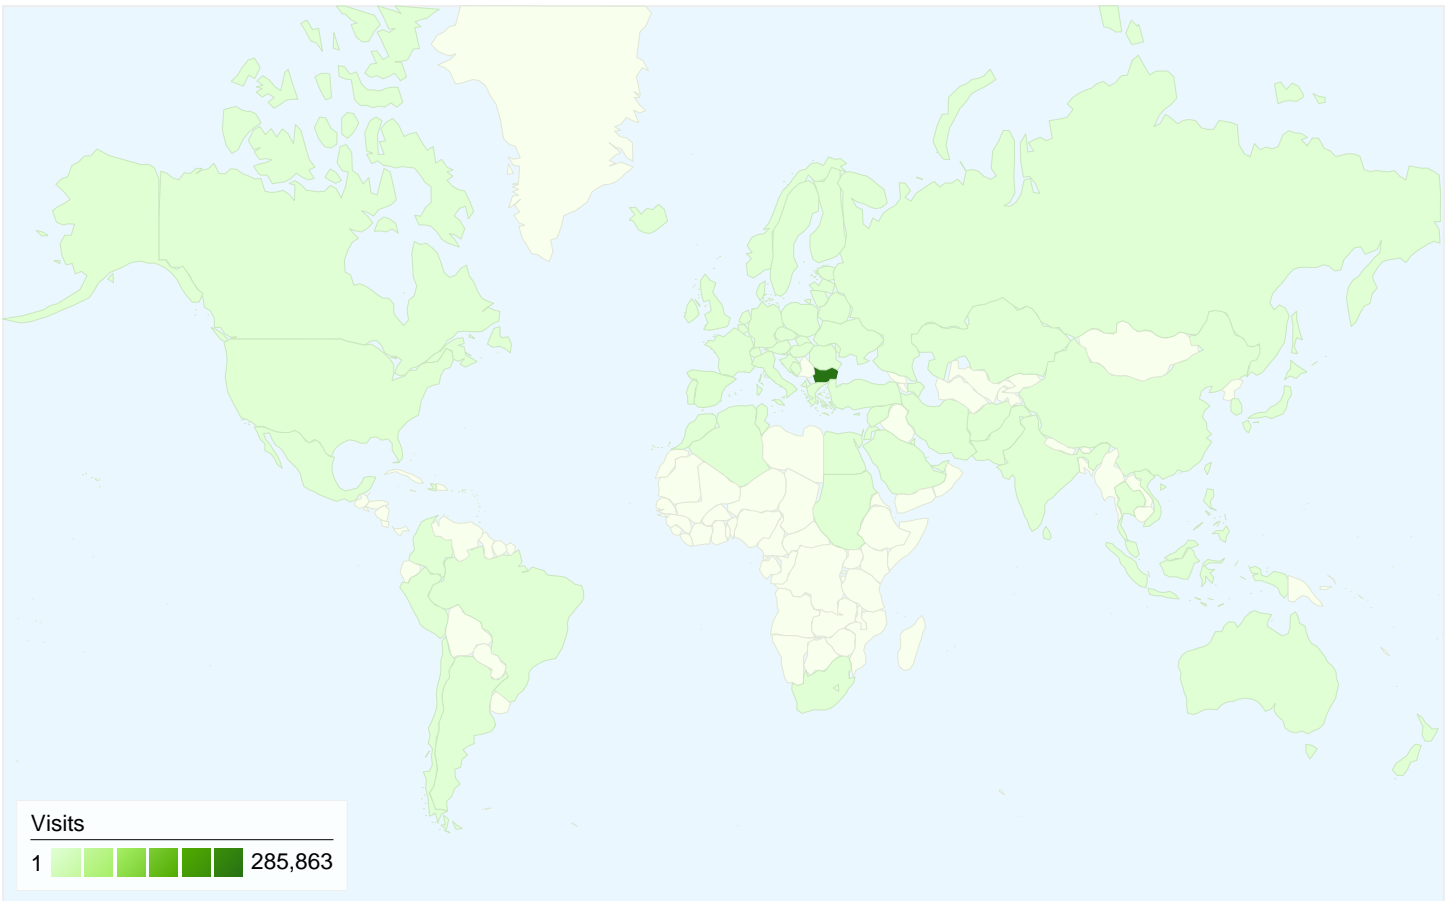

316,760 visits came from 91 countries/territories

Site Usage

Visits	Pages/Visit	Avg. Time on Site	% New Visits	Bounce Rate	
316,760 % of Site Total: 100.00%	9.00 Site Avg: 9.00 (0.00%)	00:06:10 Site Avg: 00:06:10 (0.00%)	15.16% Site Avg: 15.08% (0.54%)	18.63% Site Avg: 18.63% (0.00%)	
Country/Territory	Visits	Pages/Visit	Avg. Time on Site	% New Visits	Bounce Rate
Bulgaria	285,863	8.99	00:06:04	14.82%	18.56%
(not set)	10,010	9.23	00:07:14	14.01%	15.01%
Spain	4,835	10.21	00:08:29	12.97%	16.24%
Germany	2,368	9.07	00:05:47	19.64%	25.97%
Greece	2,017	9.02	00:07:32	13.19%	16.36%
Italy	2,015	9.00	00:07:54	14.79%	17.72%
Netherlands	1,140	10.90	00:07:49	15.35%	12.46%
United Kingdom	1,087	9.59	00:06:17	27.41%	22.26%
United States	960	7.13	00:05:18	35.73%	37.60%
Turkey	599	10.35	00:08:14	31.55%	15.86%