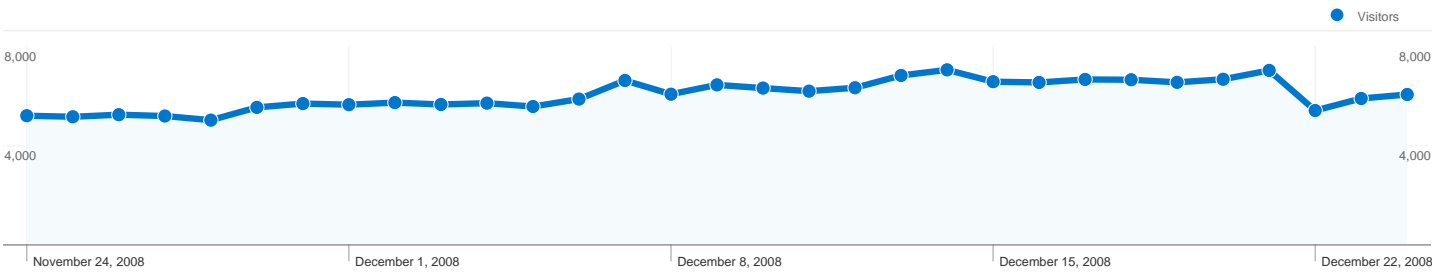

61,408 people visited this site

316,760 Visits

61,408 Absolute Unique Visitors

2,850,149 Pageviews

9.00 Average Pageviews

00:06:10 Time on Site

18.63% Bounce Rate

15.08% New Visits

Technical Profile

Browser	Visits	% visits	Connection Speed	Visits	% visits
Internet Explorer	154,257	48.70%	Unknown	257,855	81.40%
Firefox	137,637	43.45%	DSL	28,918	9.13%
Opera	18,048	5.70%	Cable	22,540	7.12%
Chrome	5,143	1.62%	Dialup	5,245	1.66%
Mozilla	836	0.26%	T1	1,286	0.41%