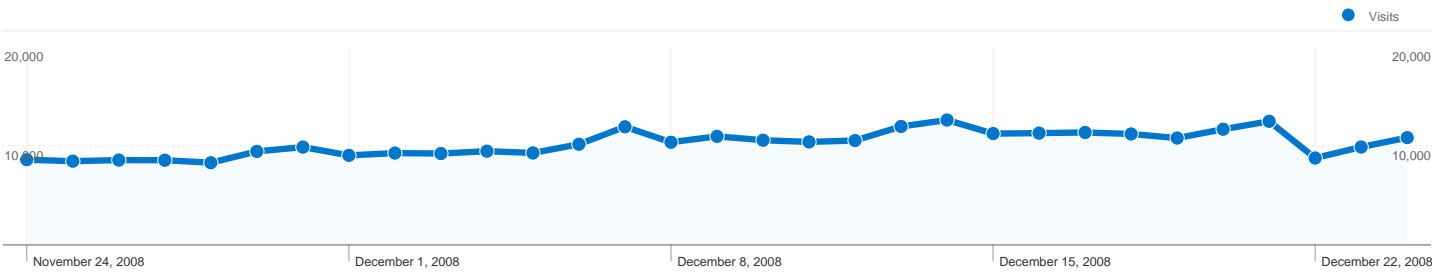

All traffic sources sent a total of 316,760 visits

- **40.33%** Direct Traffic
- **21.41%** Referring Sites
- **38.26%** Search Engines