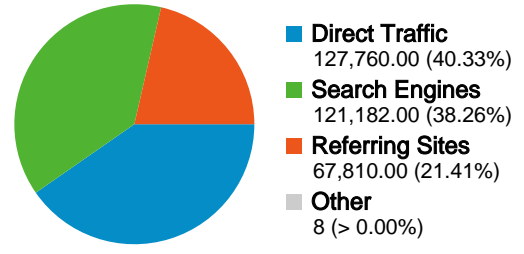

### Traffic Sources Overview

- Direct Traffic  
127,760.00 (40.33%)
- Search Engines  
121,182.00 (38.26%)
- Referring Sites  
67,810.00 (21.41%)
- Other  
8 (> 0.00%)

### Content Overview

Pages	Pageviews	% Pageviews
/browse.php	290,687	10.29%
/	215,304	7.62%
/cataloges.php?cat_id=2	75,589	2.68%
/cataloges.php?cat_id=3	57,326	2.03%
/login.php	51,695	1.83%

**61,408 people visited this site**

**316,760** Visits

**61,408** Absolute Unique Visitors

**2,850,149** Pageviews

**9.00** Average Pageviews

**00:06:10** Time on Site

**18.63%** Bounce Rate

**15.08%** New Visits

**Technical Profile**

**All traffic sources sent a total of 316,760 visits**

- 40.33%** Direct Traffic
- 21.41%** Referring Sites
- 38.26%** Search Engines